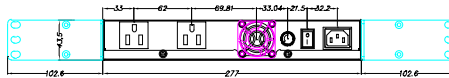

RAP1212-M

• 300W

Mechanical Drawing

12 VDC