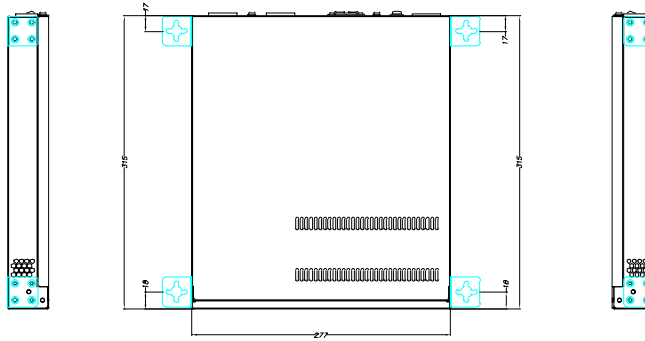

RAP1212-M

• 300W

Mechanical Drawing

12 VDC