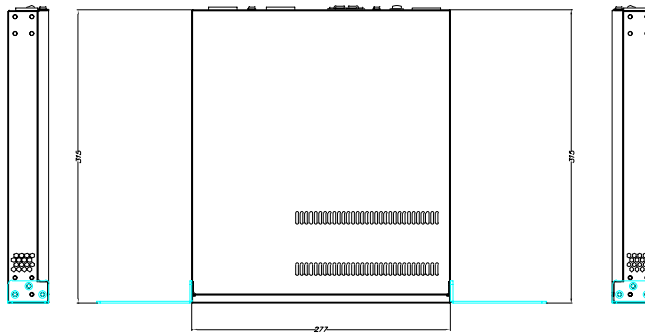

RAP1212-M

• 300W

Mechanical Drawing

12 VDC