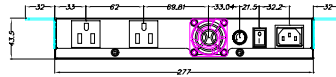

RAP1212-M

• 300W

Mechanical Drawing

12 VDC