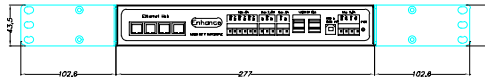

## Mechanical Drawing

12/48 VDC