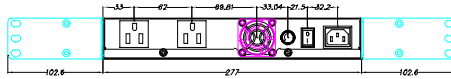

## Mechanical Drawing

12/48 VDC