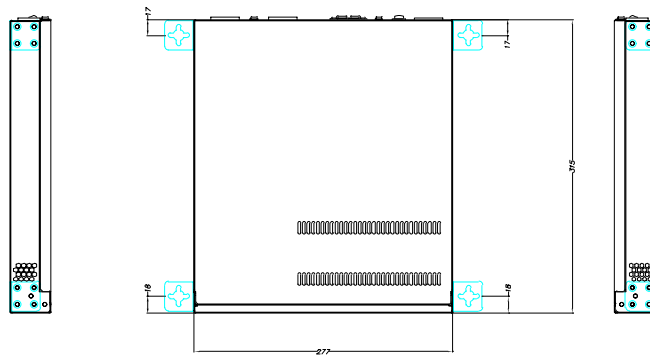

## Mechanical Drawing

12/48 VDC