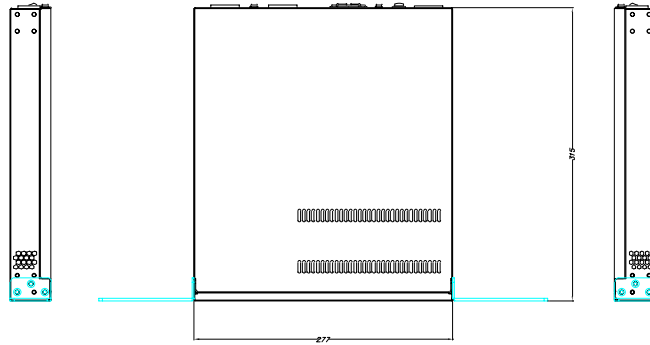

## Mechanical Drawing

12/48 VDC