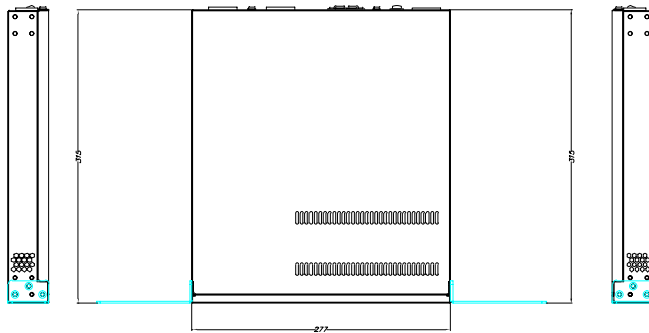

RAP1200-M

• 150W

Mechanical Drawing

12 VDC