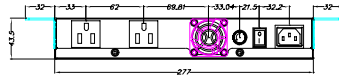

RAP1200-M

• 150W

Mechanical Drawing

12 VDC