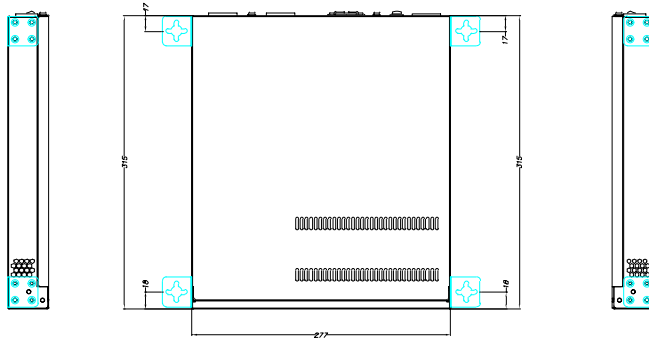

RAP1200-M

• 150W

Mechanical Drawing

12 VDC