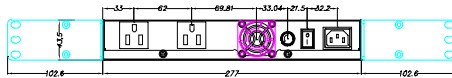

RAP1200-M

• 150W

Mechanical Drawing

12 VDC