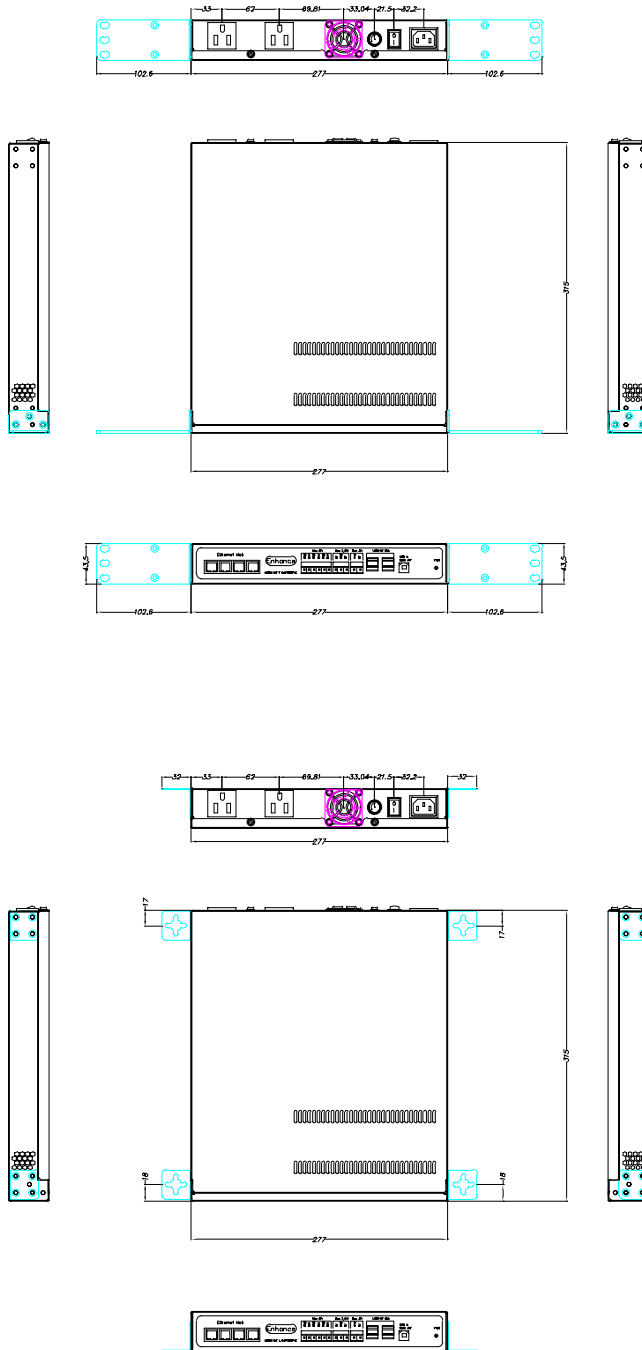

RAP1200-E

• 150W

Mechanical Drawing

12 VDC