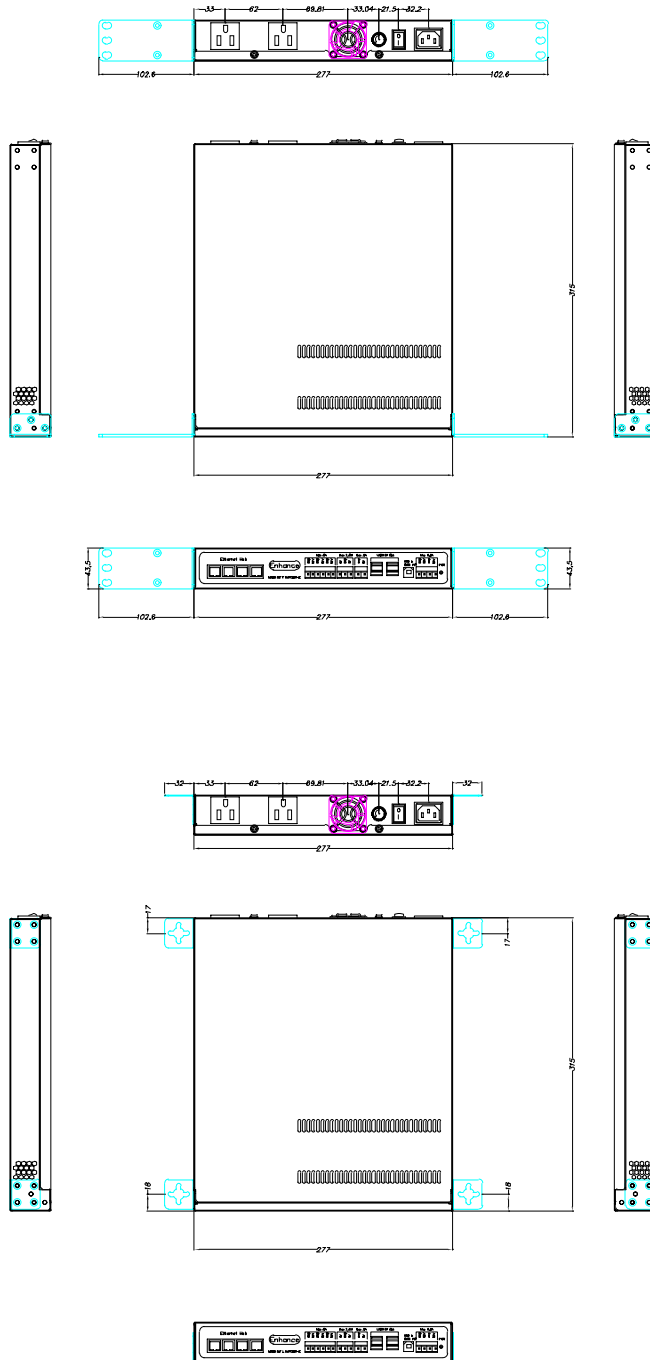

RAP1224-E

• 300W

Mechanical Drawing

12/24 VDC