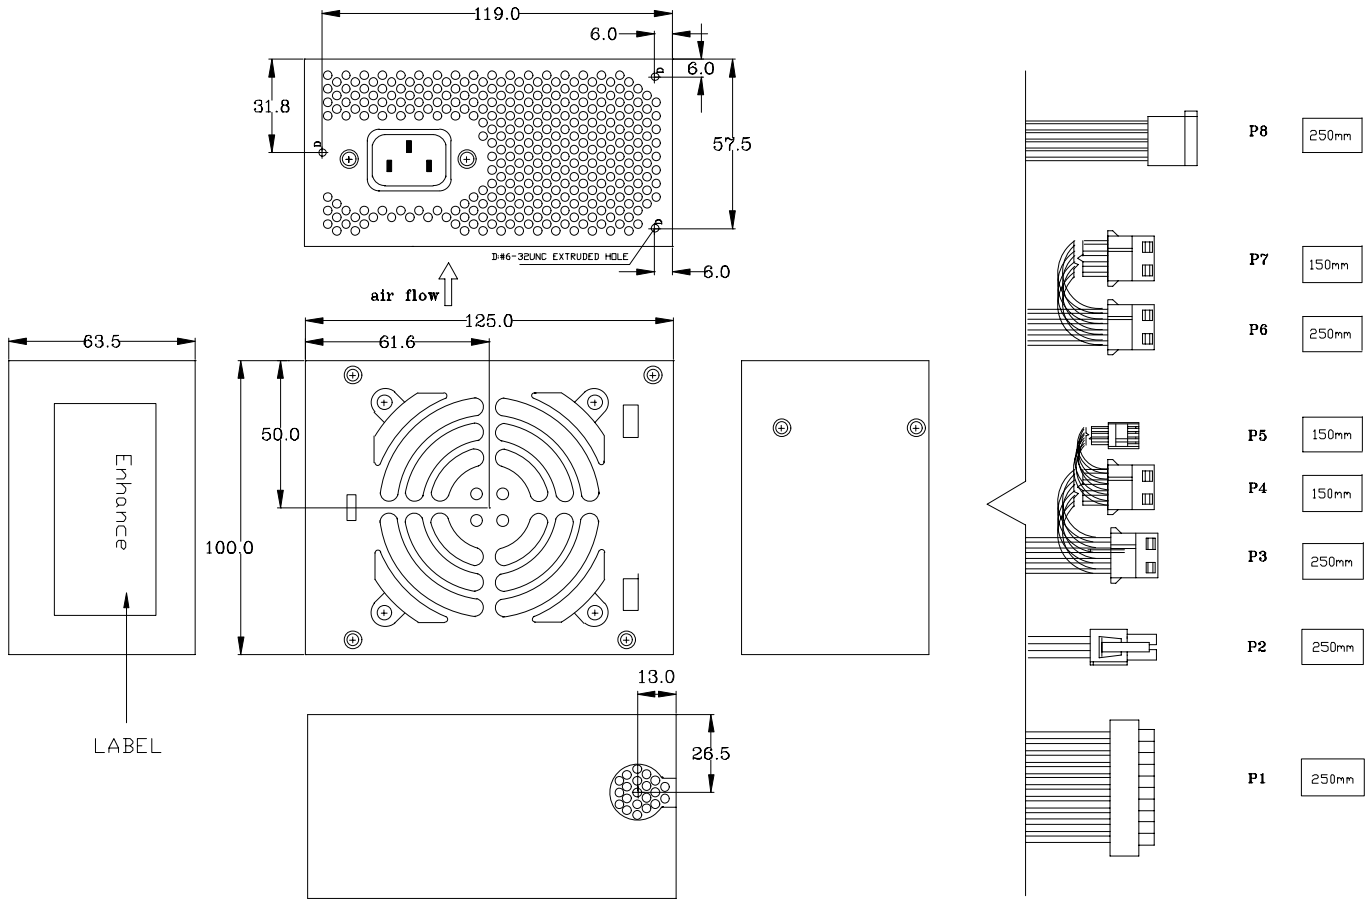

ENP-2725H

Mechanical Drawing

• 250W

P8 250mm

P7 150mm

P6 250mm

P5 150mm

P4 150mm

P3 250mm

P2 250mm

P1 250mm