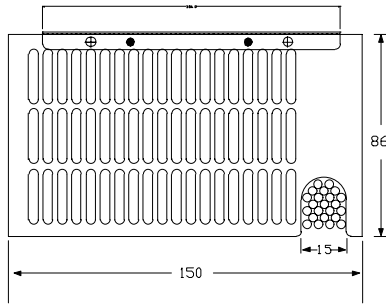

ATX-1136FA-DBS

Mechanical Drawing

• 360W

LABEL Enhance