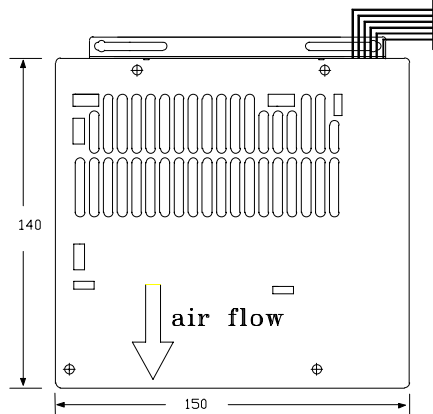

ATX-1136FA-DBS

Mechanical Drawing

• 360W

LABEL Enhance