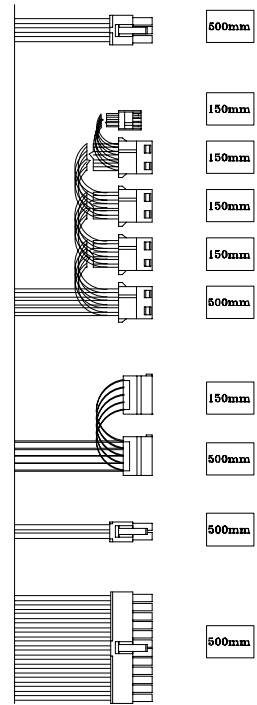

ATX-1136FA-DBS

Mechanical Drawing

• 360W

LABEL Enhance