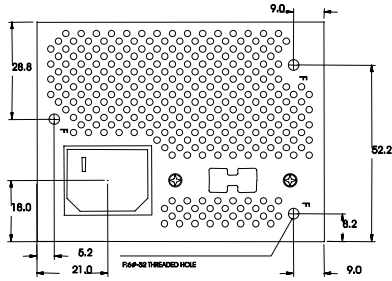

ENP-2224B_2G

Mechanical Drawing

• 240W

- P7 275mm
- P6 250mm
- P5 350mm
- P4 250mm
- P3 350mm
- P2 300mm
- P1 250mm