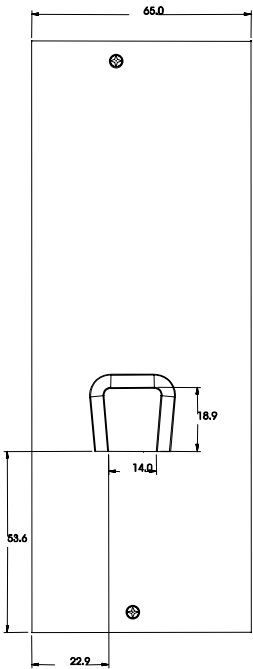

ENP-2224B_2G

Mechanical Drawing

• 240W

- P7 275mm
- P6 250mm
- P5 350mm
- P4 250mm
- P3 350mm
- P2 300mm
- P1 250mm