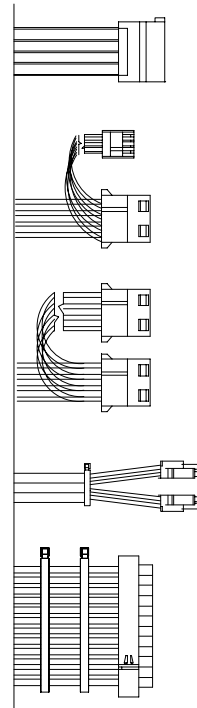

ENP-2224B_2G

Mechanical Drawing

• 240W

- P7 275mm
- P6 250mm
- P5 350mm
- P4 250mm
- P3 350mm
- P2 300mm
- P1 250mm