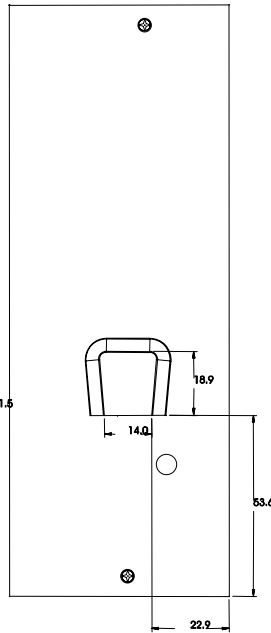

ENP-2224B_2G

Mechanical Drawing

• 240W

- P7 275mm
- P6 250mm
- P5 350mm
- P4 250mm
- P3 350mm
- P2 300mm
- P1 250mm