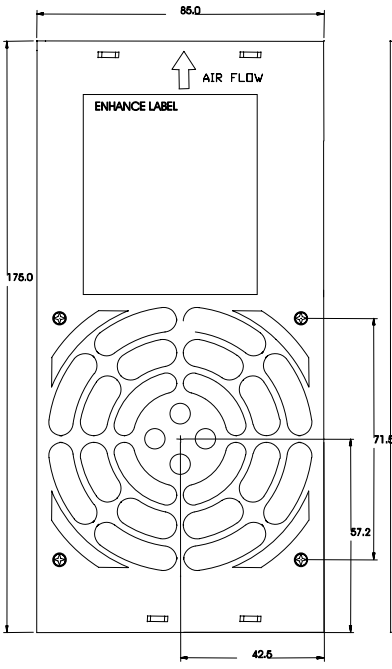

ENP-2224B_2G

Mechanical Drawing

• 240W

- P7 275mm
- P6 250mm
- P5 350mm
- P4 250mm
- P3 350mm
- P2 300mm
- P1 250mm